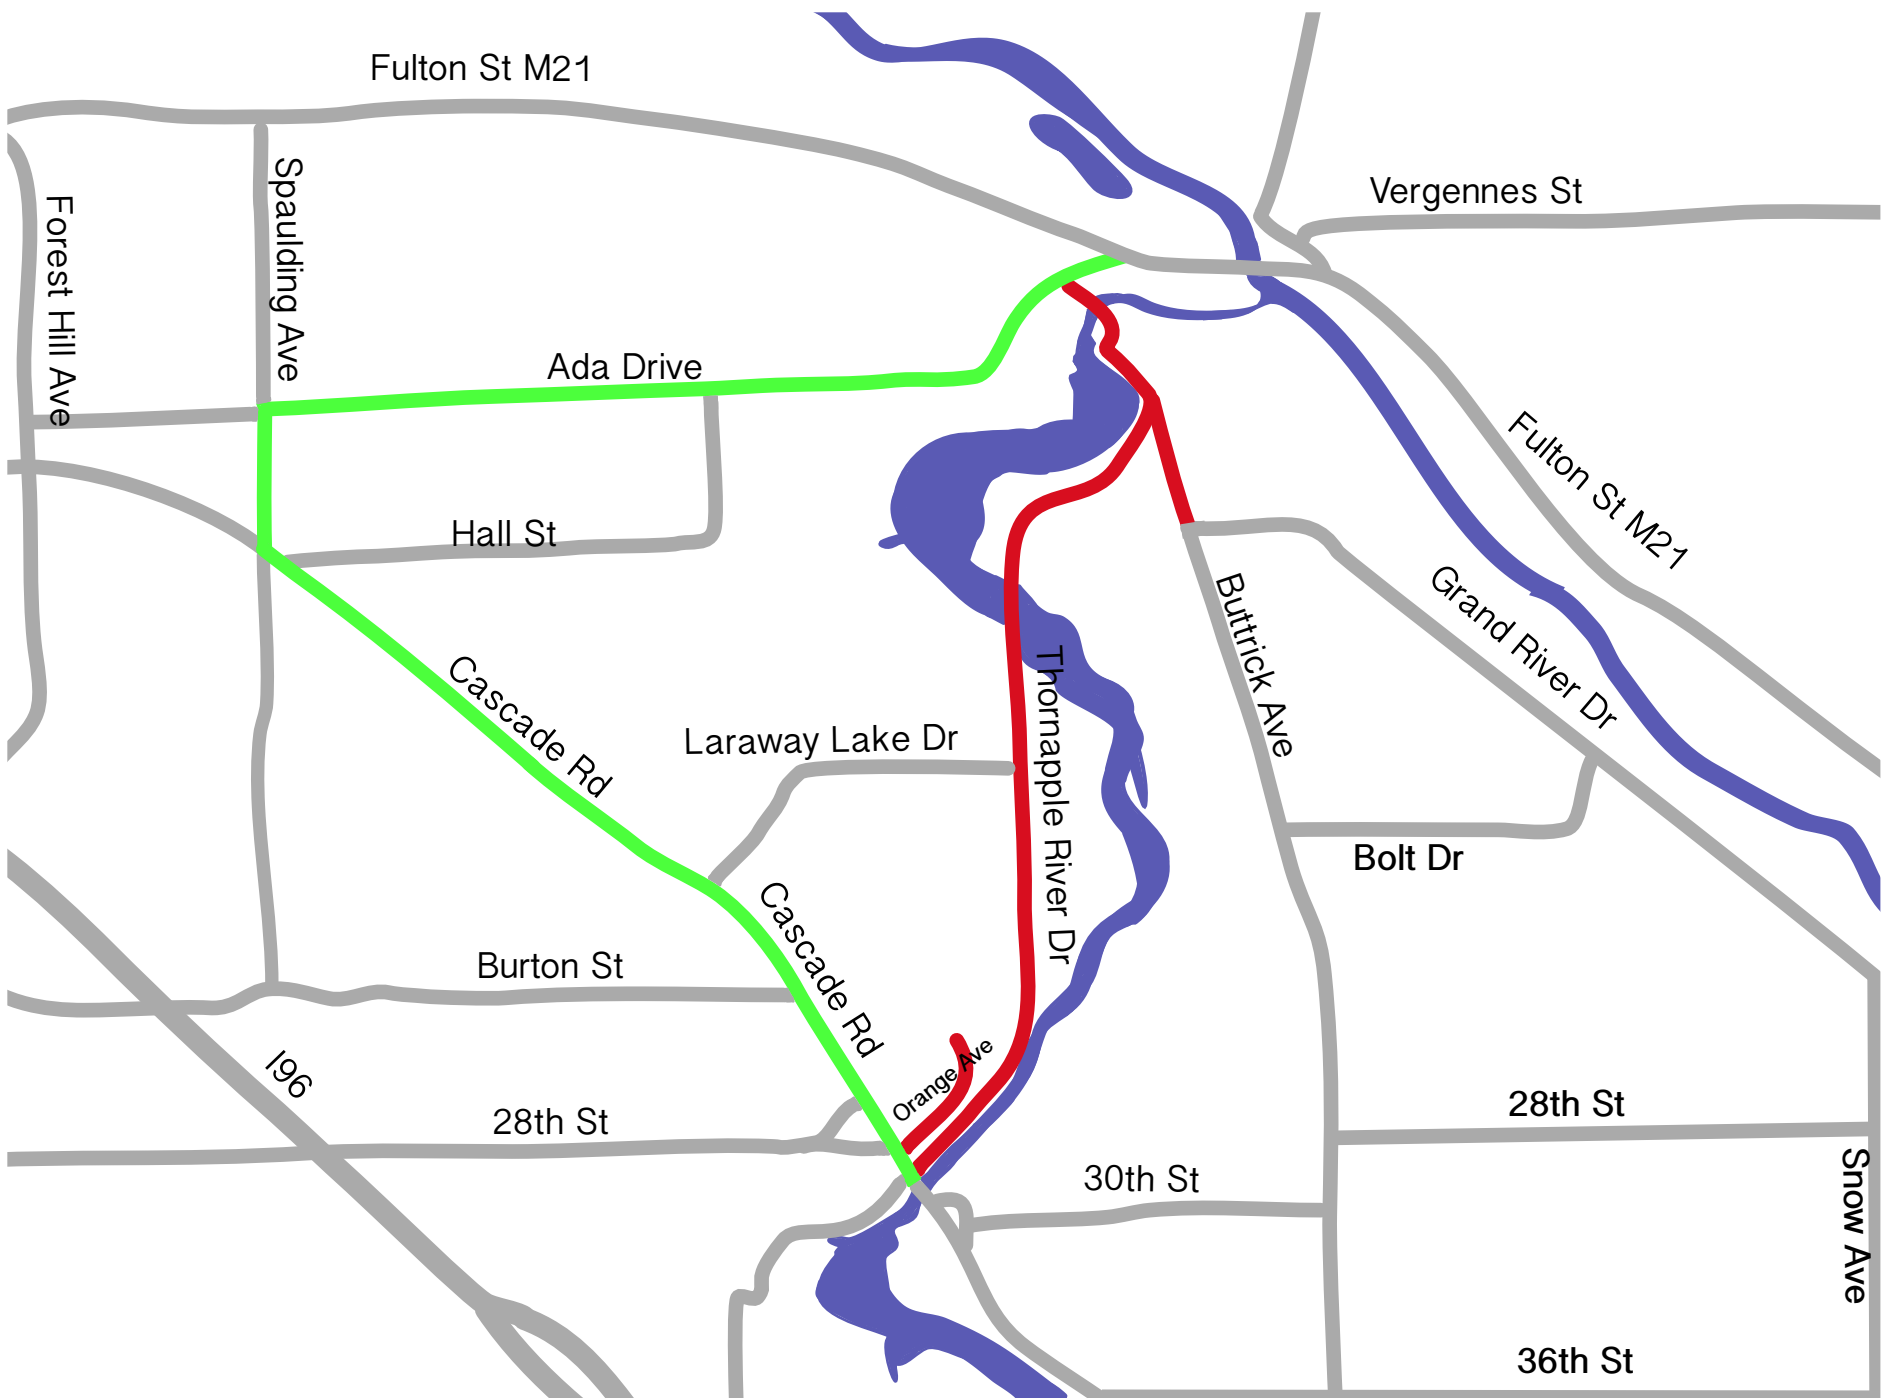

Detour Map

Detour Directions

1. Go west on Cascade Rd SE toward 28th St
3.0 mi
2. Turn right onto Spaulding Ave SE
0.5 mi
3. Take the 2nd right onto Ada Dr SE
2.7 mi

Map Key

-  Detour Route
-  Road Closure